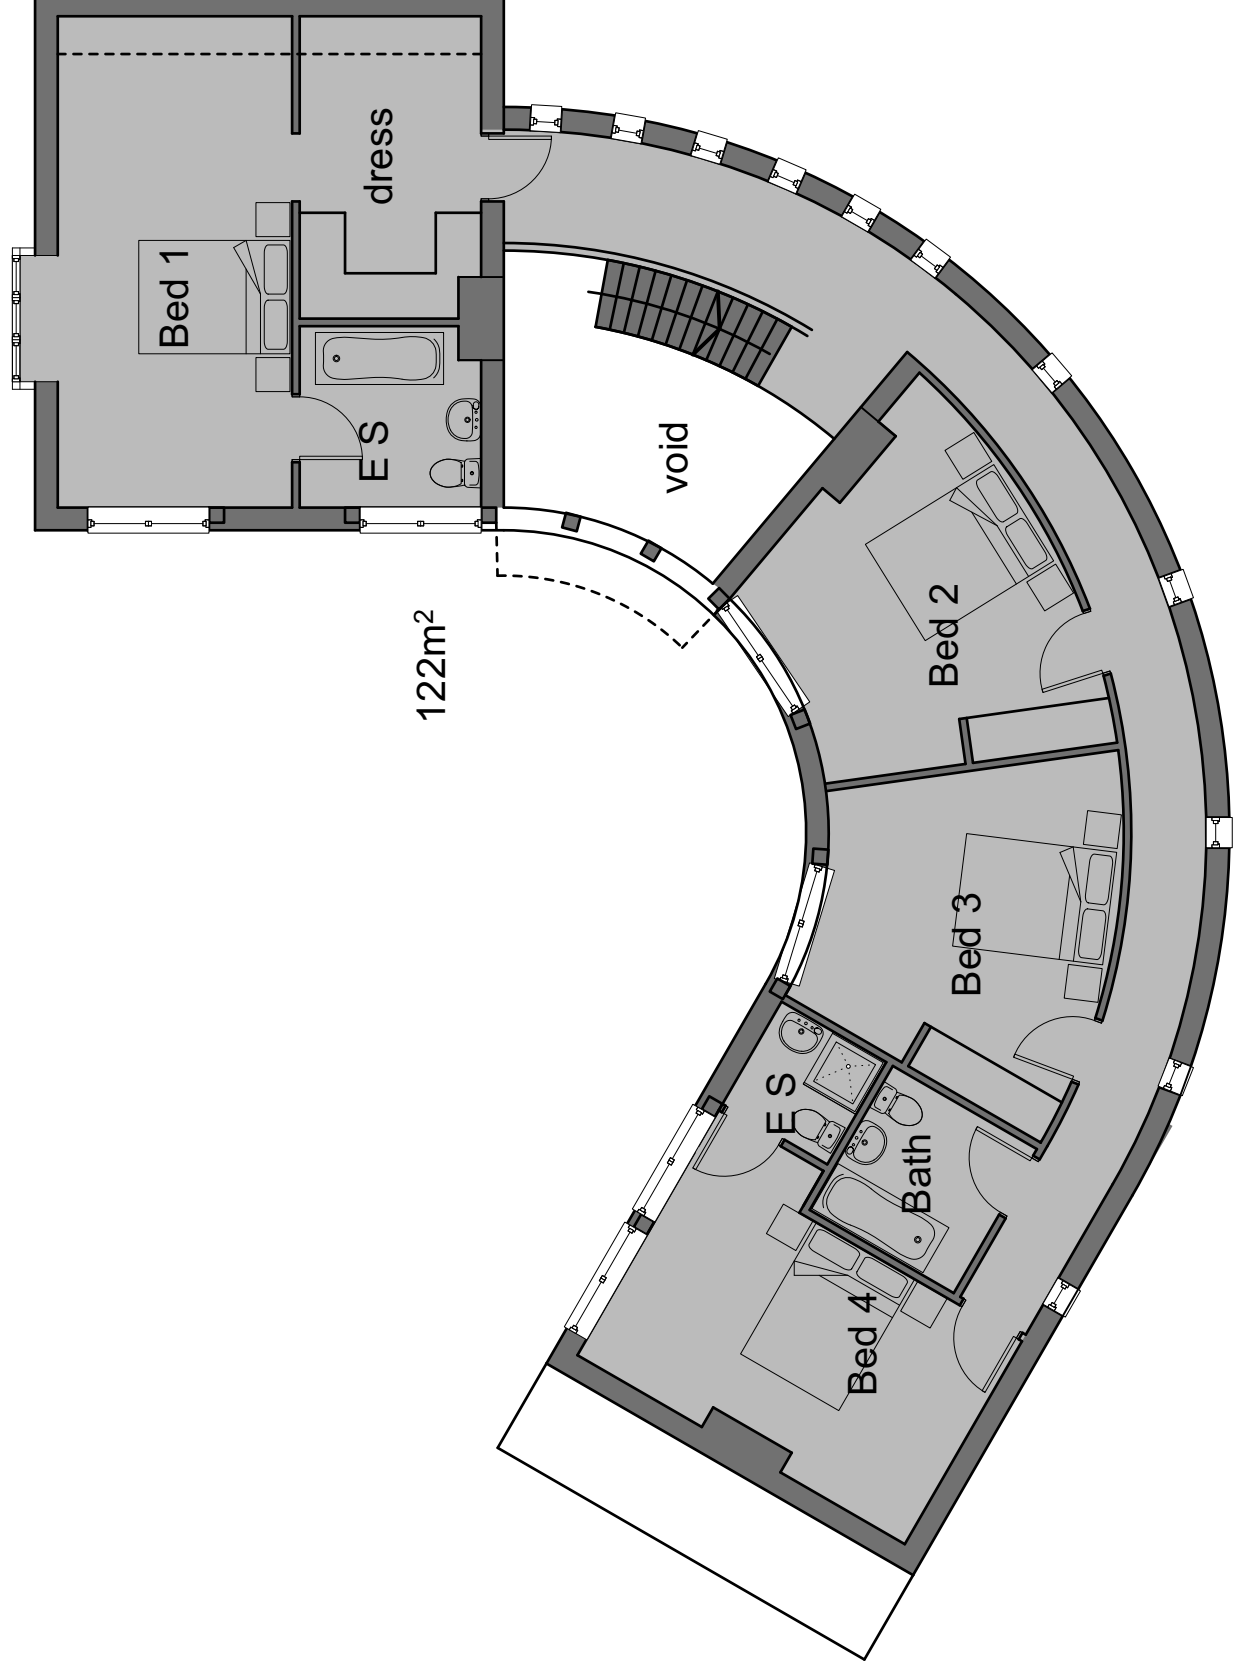

October 2021
db | checked |

Site to rear of 11 Church Street, Romsey SO51 8BT

House 2 First Floor Plan 1:100@A3

8020 / P11

House 2 First Floor Plan

THE
Genesis Design
STUDIO

CHARTERED ARCHITECTS

MEAD MILL MILL LANE ROMSEY
HAMPSHIRE SO51 8EQ